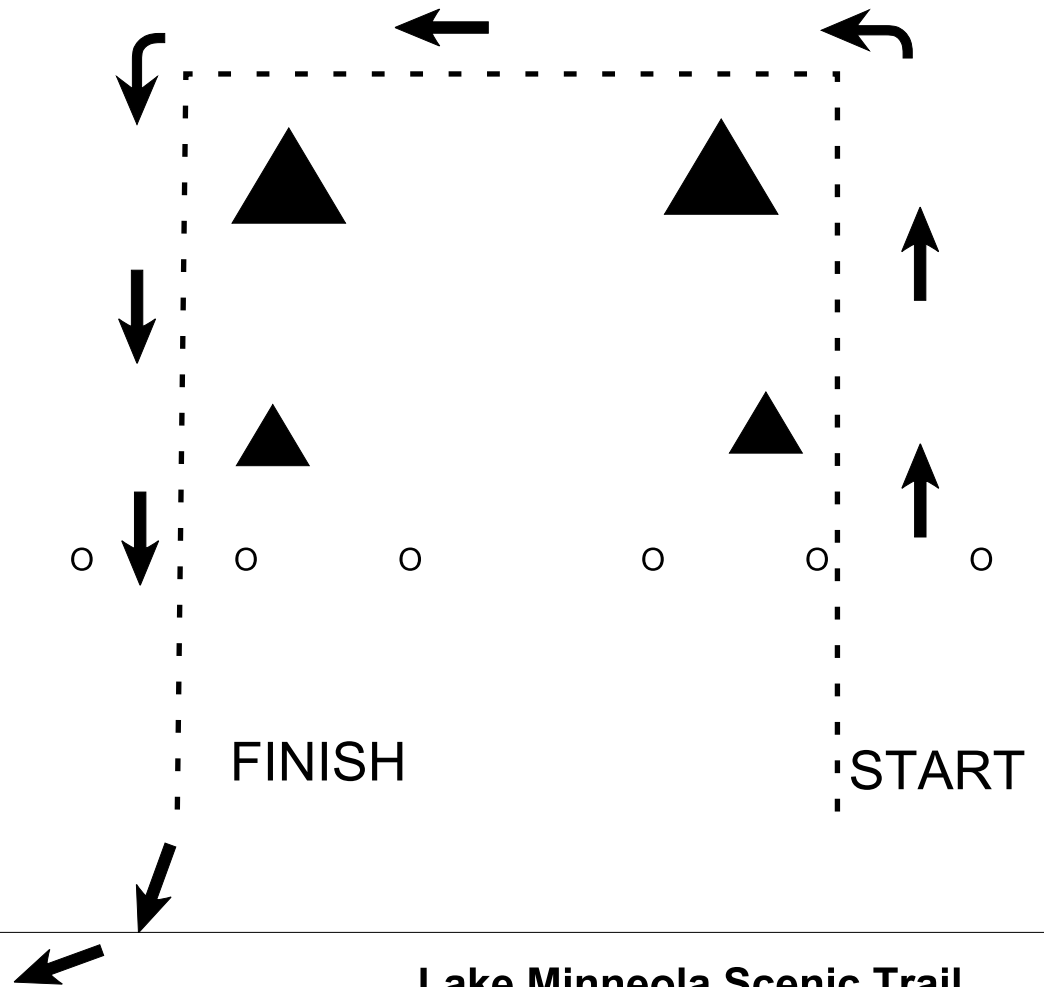

.25 MILE SWIM COURSE

#1 7:30 am **NEON GREEN**
AGE GROUP MEN 44 & UNDER

#2 7:34 am **WHITE**
AGE GROUP MEN 45 & OVER
CLYDESDALE

#3 7:38 am **PINK**
AGE GROUP WOMEN 39 & UNDER

#4 7:42 am **ORANGE**
AGE GROUP WOMEN 40 & OVER
ATHENA

#5 7:45 am **SILVER**
FAT TIRE & NOVICE DIVISION
RELAY TEAMS

P
-
E
R

Lake Minneola Scenic Trail